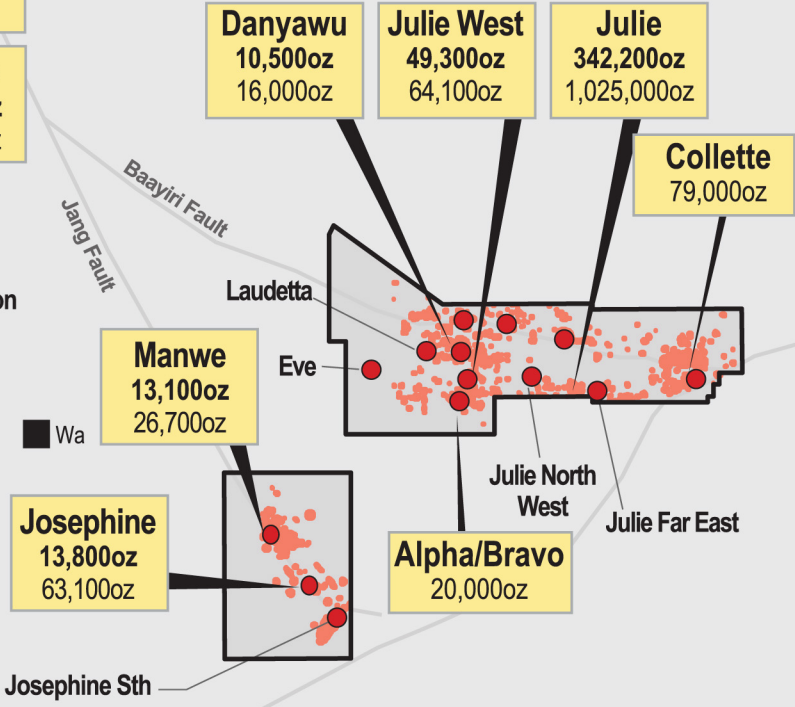

Wa Gold Project
1,028,200oz
2,769,500oz

BURKINA FASO
 GHANA

Wa Lawra

LEGEND

- Key Target
- Priority auger anomaly

Julie
 342,200oz → Ore Reserve
 1,025,000oz → Mineral Resource

110km

Wa East

Mineral Resources,
 Ore Reserves and Key Targets
Wa Gold Project

* for full details of Mineral Resources & Ore Reserves refer to www.azumahresources.com.au
 Rounding errors may apply