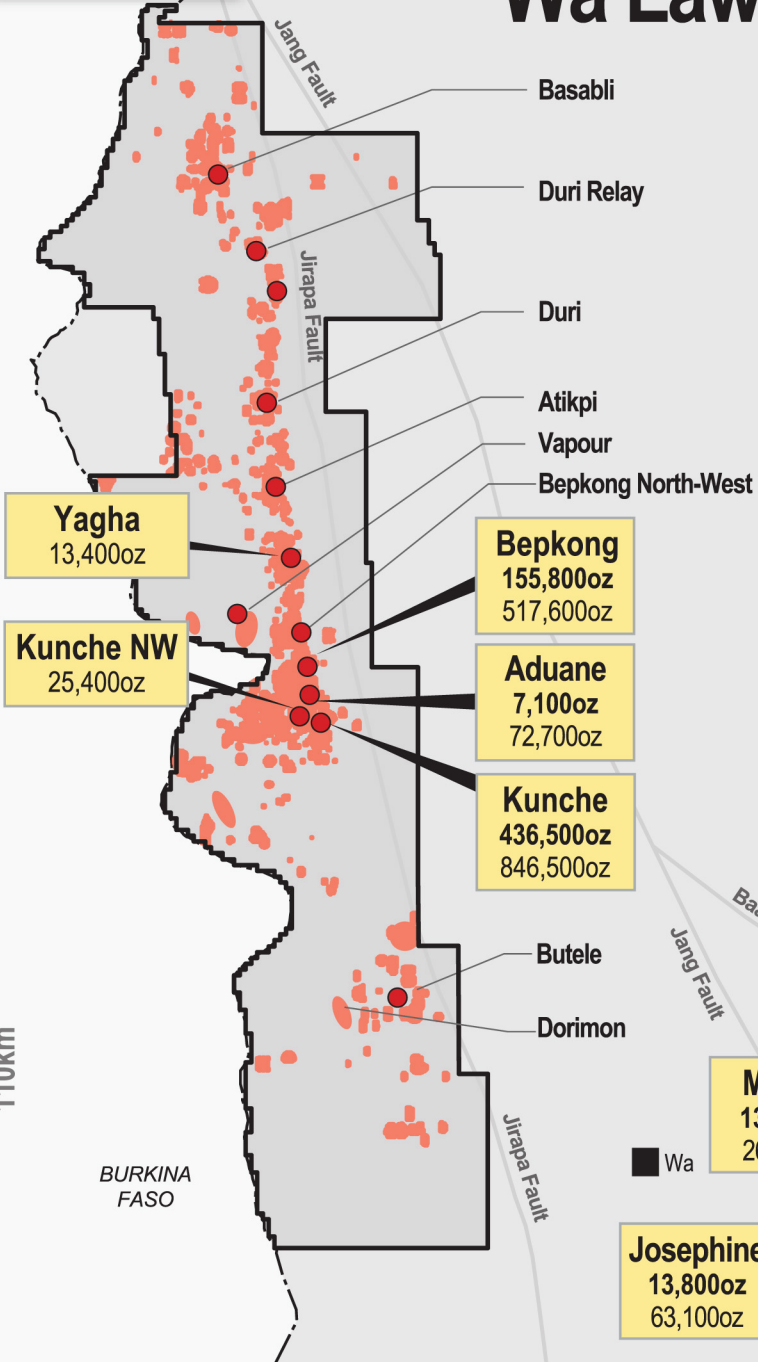

Wa Gold Project
1,028,200oz
2,769,500oz

BURKINA FASO
 GHANA

Wa Lawra

LEGEND

- Key Target
- Priority auger anomaly

Julie
 342,200oz → Ore Reserve
 1,025,000oz → Mineral Resource

110km

Wa East

Mineral Resources,
 Ore Reserves and Key Targets
Wa Gold Project

* for full details of Mineral Resources & Ore Reserves refer to www.azumahresources.com.au
 Rounding errors may apply